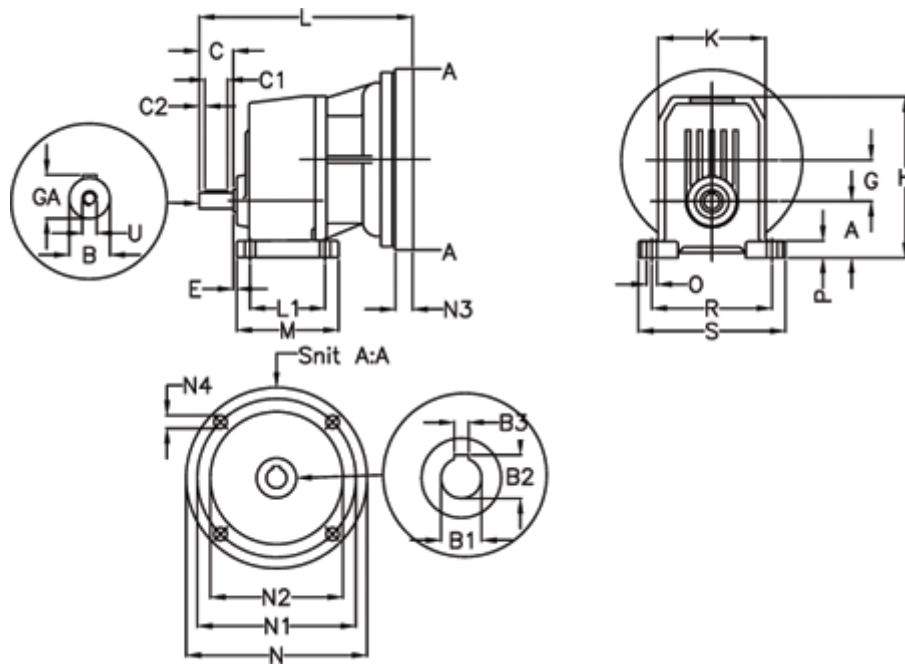

Article number: 40550500141240

Description: Single Stage Helical Gear  
S 501-1,4-P100B5

## Measures

A = 82	E = 25.5	M = 190.0	R = 225
B = 38	F = 10x8x60	N = 250	S = 270
B1 = 28	G = 73.5	N1 = 215	U = M12
B2 = 31.3	GA = 41.0	N2 = 180	
B3 = 8	H = 278.5	N3 = -	
C = 80	K = 185	N4 = M12x16	
C1 = 60	L = 344	O = 18	
C2 = 10	L1 = 145.0	P = 25.0	